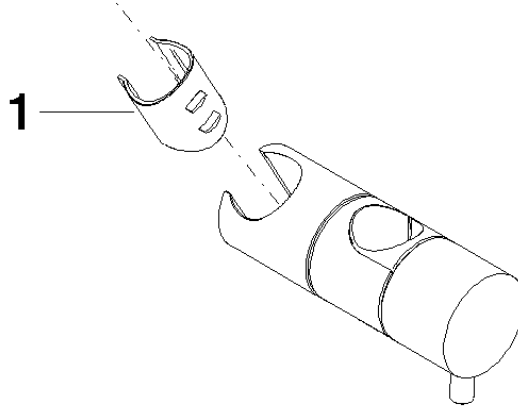

12 570 970

• for pipe diameter 23.5 mm

Fits: IMO, LULU, MADISON, MEM, TARA,
CL.1, LISSÉ, VAIA, META, CYO

	Chrome	12 570 970-00
	Brushed Platinum	12 570 970-06
	Platinum	12 570 970-08
	Dark Chrome	12 570 970-19
	Light Gold	12 570 970-26
	Brushed Light Gold	12 570 970-27
	Brushed Durabronze (23kt Gold)	12 570 970-28
	Matte Black	12 570 970-33
	Brushed Bronze	12 570 970-42
	Brushed Champagne (22kt Gold)	12 570 970-46
	Champagne (22kt Gold)	12 570 970-47
	Brushed Chrome	12 570 970-93
	Brushed Dark Platinum	12 570 970-99

12 570 970

mm [inches]

12 570 970

Parts for other
finishes can be found
here: Brushed
Platinum

Spare parts list

No.	Item Number	Name	Quantity used	Delivery time
1	09 12 12 217 90	sleeve	1	2